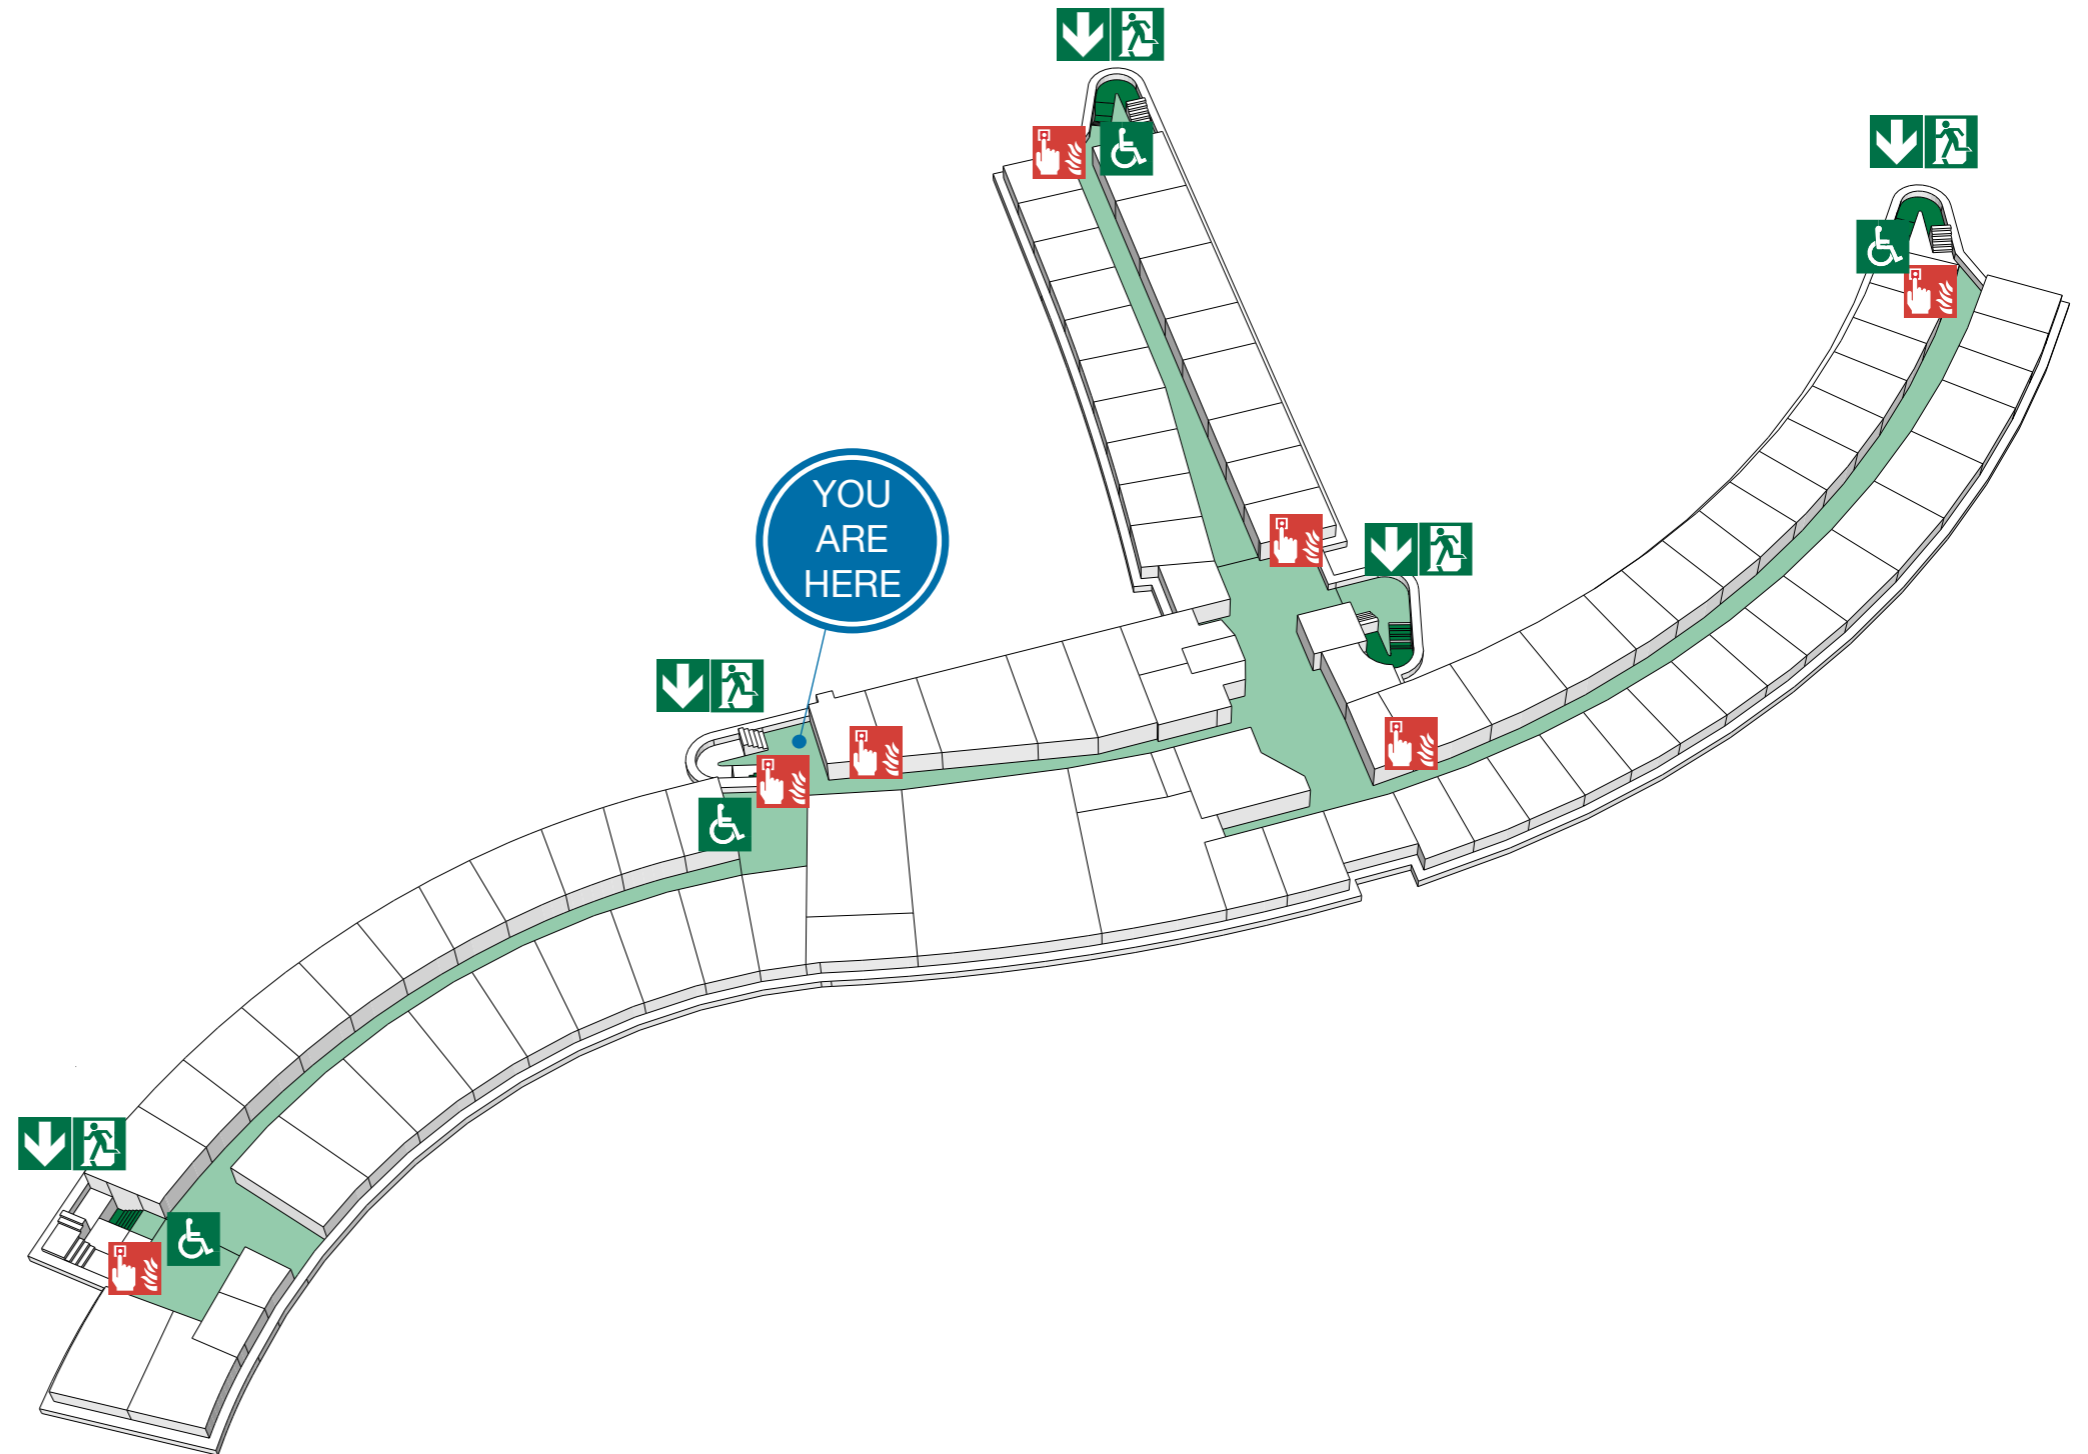

FIRE ESCAPE PLAN

LOUGHBOROUGH UNIVERSITY
SIR RICHARD MORRIS - FIRST FLOOR

IN CASE OF FIRE

Operate nearest fire alarm call point

Telephone internal emergency number 888 or 0800 526966 if using outside line or mobile phone. In the event of a delay call 999 for the Fire Service giving the correct location of the building.

Do not attack the fire with extinguisher unless trained to do so.

ON HEARING THE ALARM

Evacuate the building and go to the assembly point. Your assembly point is :-

**Opposite main entrance
Assembly point 9**

When alarm is given :- do not panic, do not run.

Leave the building following fire emergency exit signs.

DO NOT re-enter the building until told to do so by either the Fire Marshal, Loughborough University Security or the Fire Service.

ASSEMBLY POINT

Fire alarm call point

Wheelchair accessible exit

Fire exit

Fire escape route

Assembly point

Safe refuge

Lift