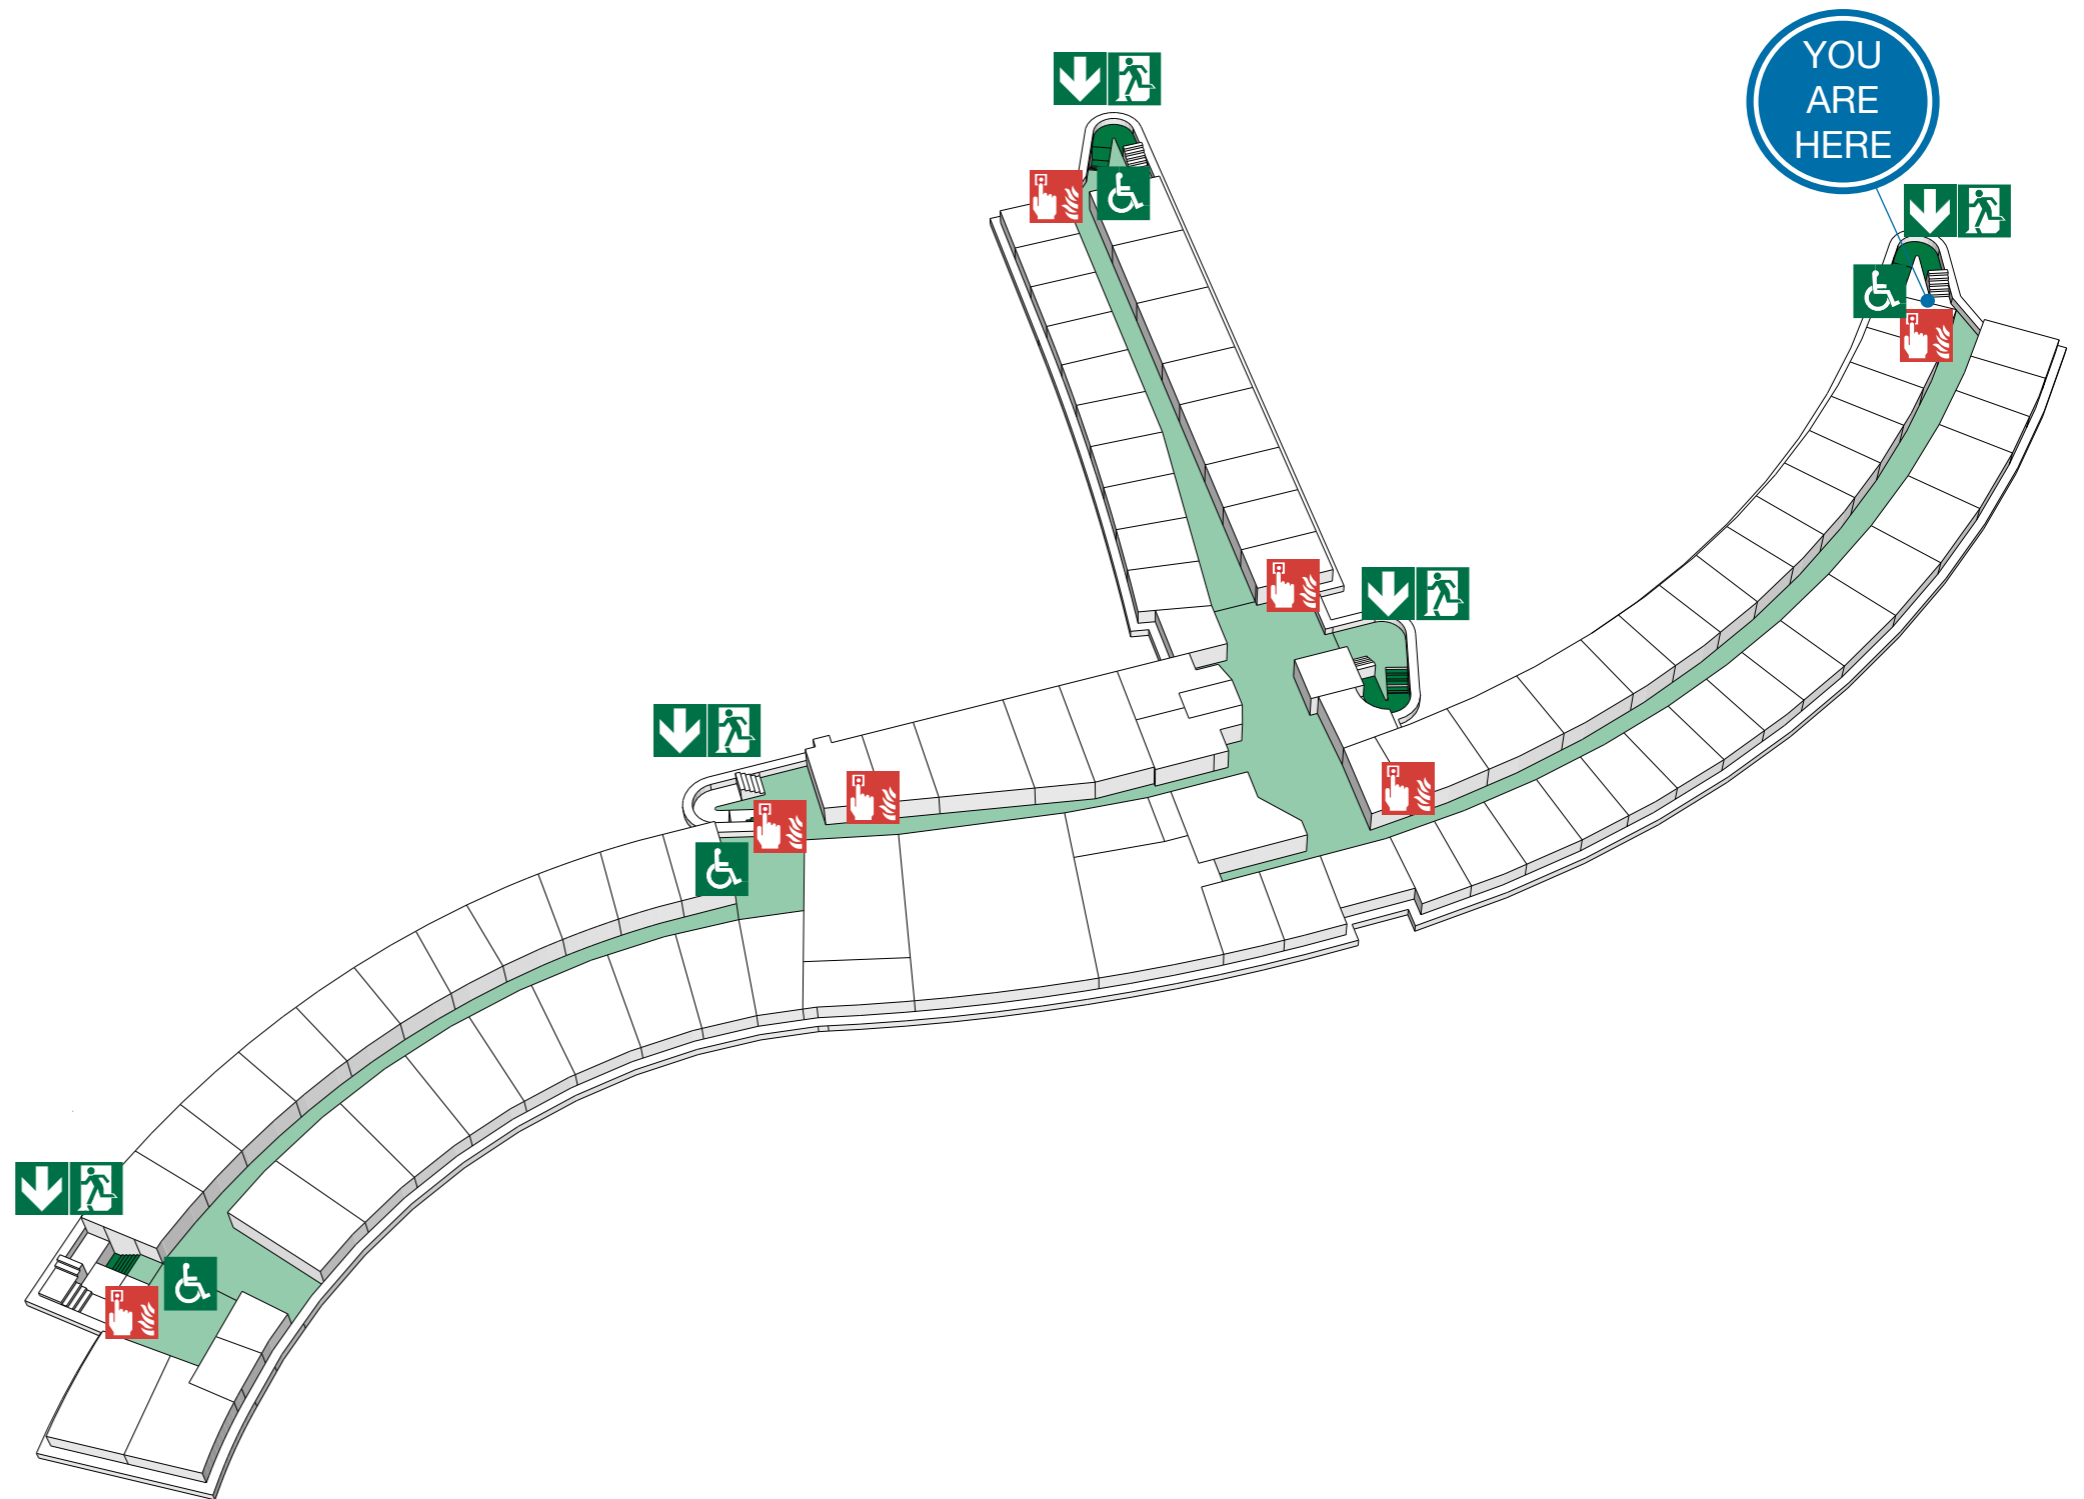

FIRE ESCAPE PLAN

LOUGHBOROUGH UNIVERSITY
SIR RICHARD MORRIS - FIRST FLOOR

IN CASE OF FIRE

Operate nearest fire alarm call point

Telephone internal emergency number 888 or 0800 526966 if using outside line or mobile phone. In the event of a delay call 999 for the Fire Service giving the correct location of the building.

Do not attack the fire with extinguisher unless trained to do so.

ON HEARING THE ALARM

Evacuate the building and go to the assembly point. Your assembly point is :-

**Opposite main entrance
Assembly point 9**

When alarm is given :- do not panic, do not run.

Leave the building following fire emergency exit signs.

DO NOT re-enter the building until told to do so by either the Fire Marshal, Loughborough University Security or the Fire Service.

ASSEMBLY POINT

Fire alarm call point

Wheelchair accessible exit

Fire exit

Fire escape route

Assembly point

Safe refuge

Lift