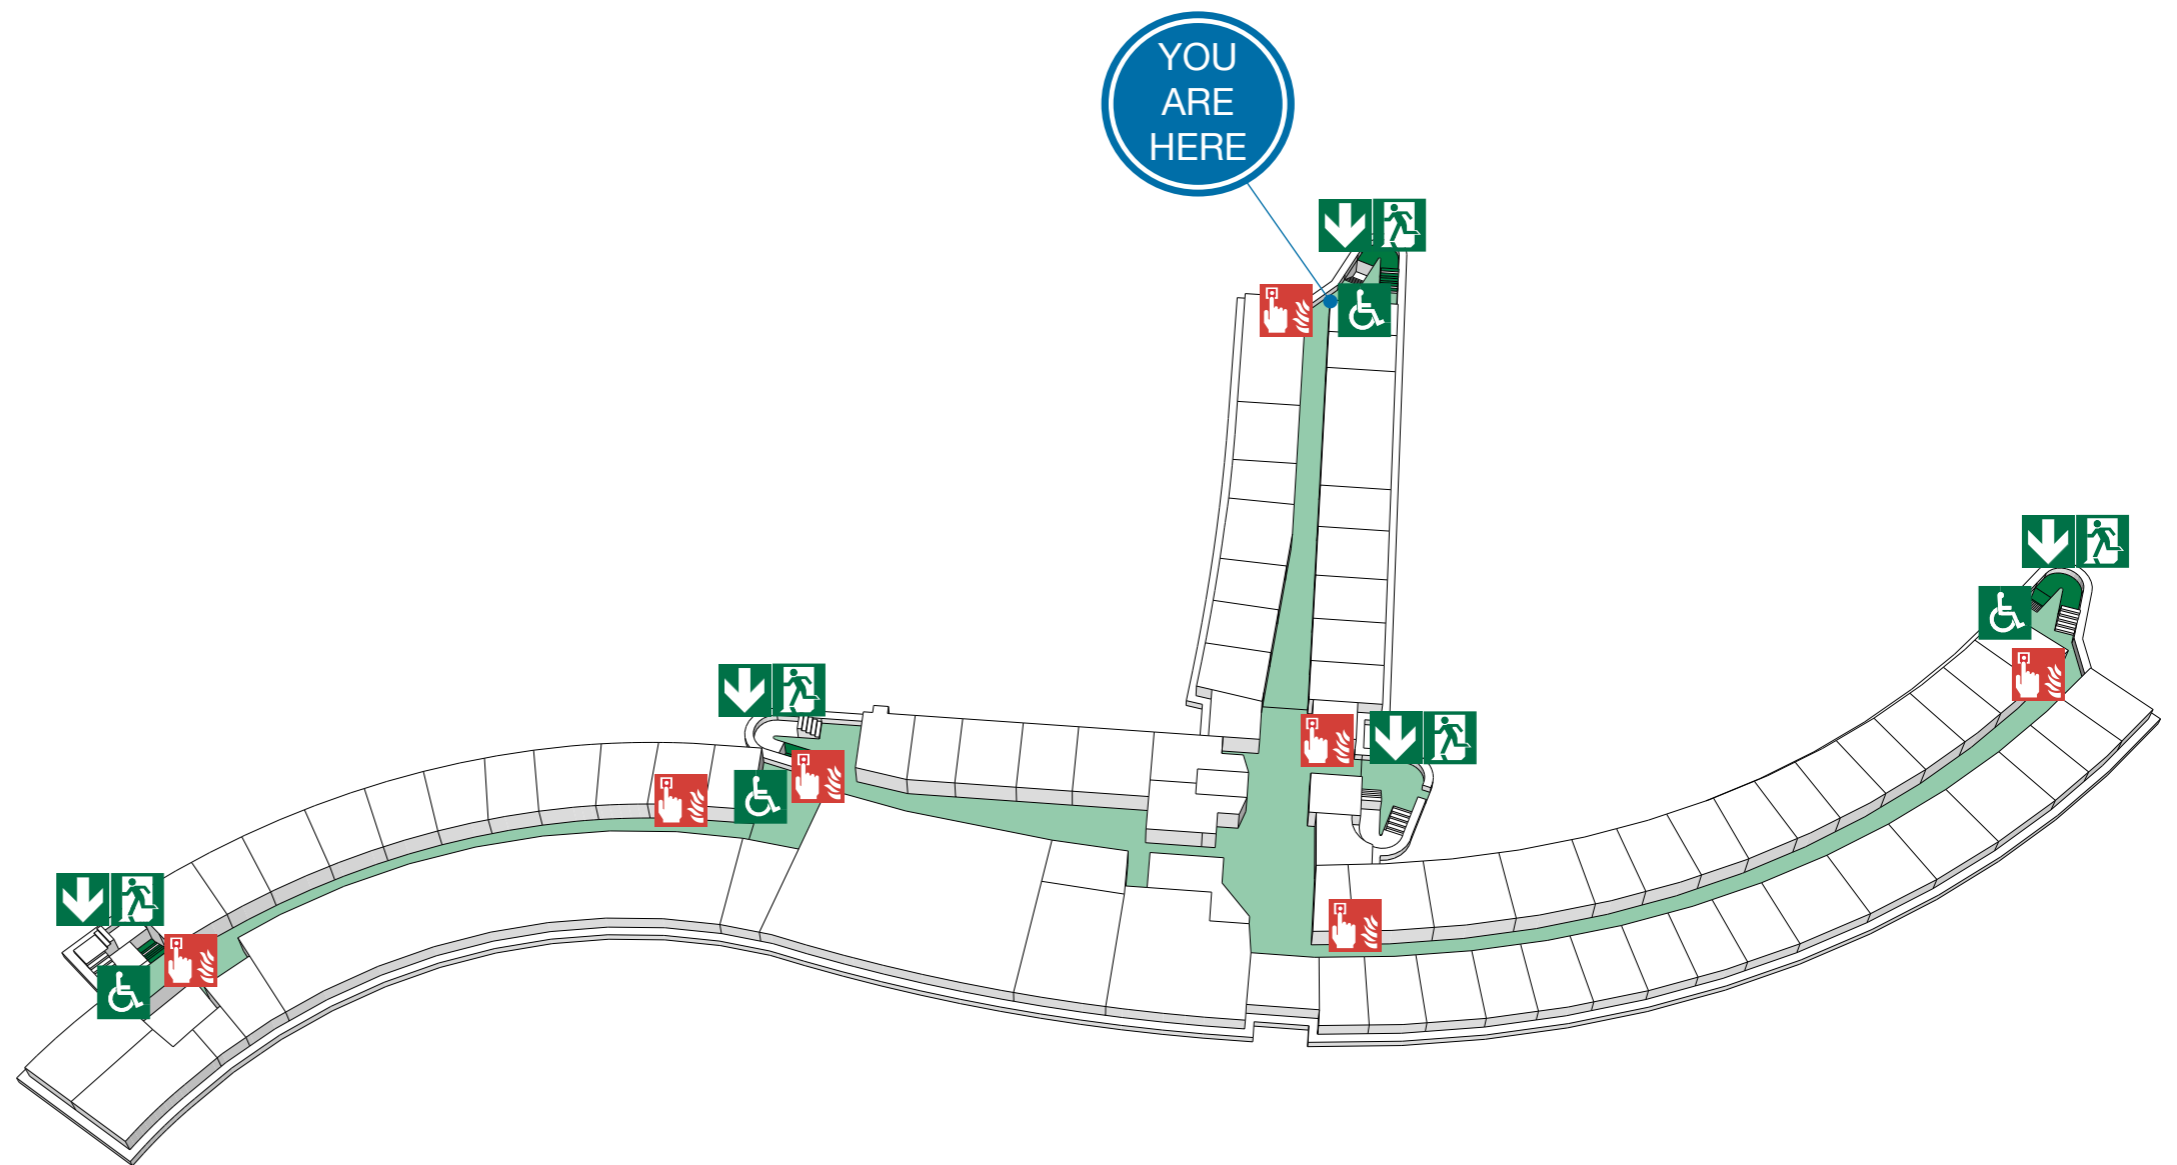

FIRE ESCAPE PLAN

LOUGHBOROUGH UNIVERSITY
SIR RICHARD MORRIS - SECOND FLOOR

IN CASE OF FIRE

Operate nearest fire alarm call point

Telephone internal emergency number 888 or 0800 526966 if using outside line or mobile phone. In the event of a delay call 999 for the Fire Service giving the correct location of the building.

Do not attack the fire with extinguisher unless trained to do so.

ON HEARING THE ALARM

Evacuate the building and go to the assembly point. Your assembly point is :-

**Opposite main entrance
Assembly point 9**

When alarm is given :- do not panic, do not run.

Leave the building following fire emergency exit signs.

DO NOT re-enter the building until told to do so by either the Fire Marshal, Loughborough University Security or the Fire Service.

ASSEMBLY POINT

Fire alarm call point

Wheelchair accessible exit

Fire exit

Fire escape route

Assembly point

Safe refuge

Lift