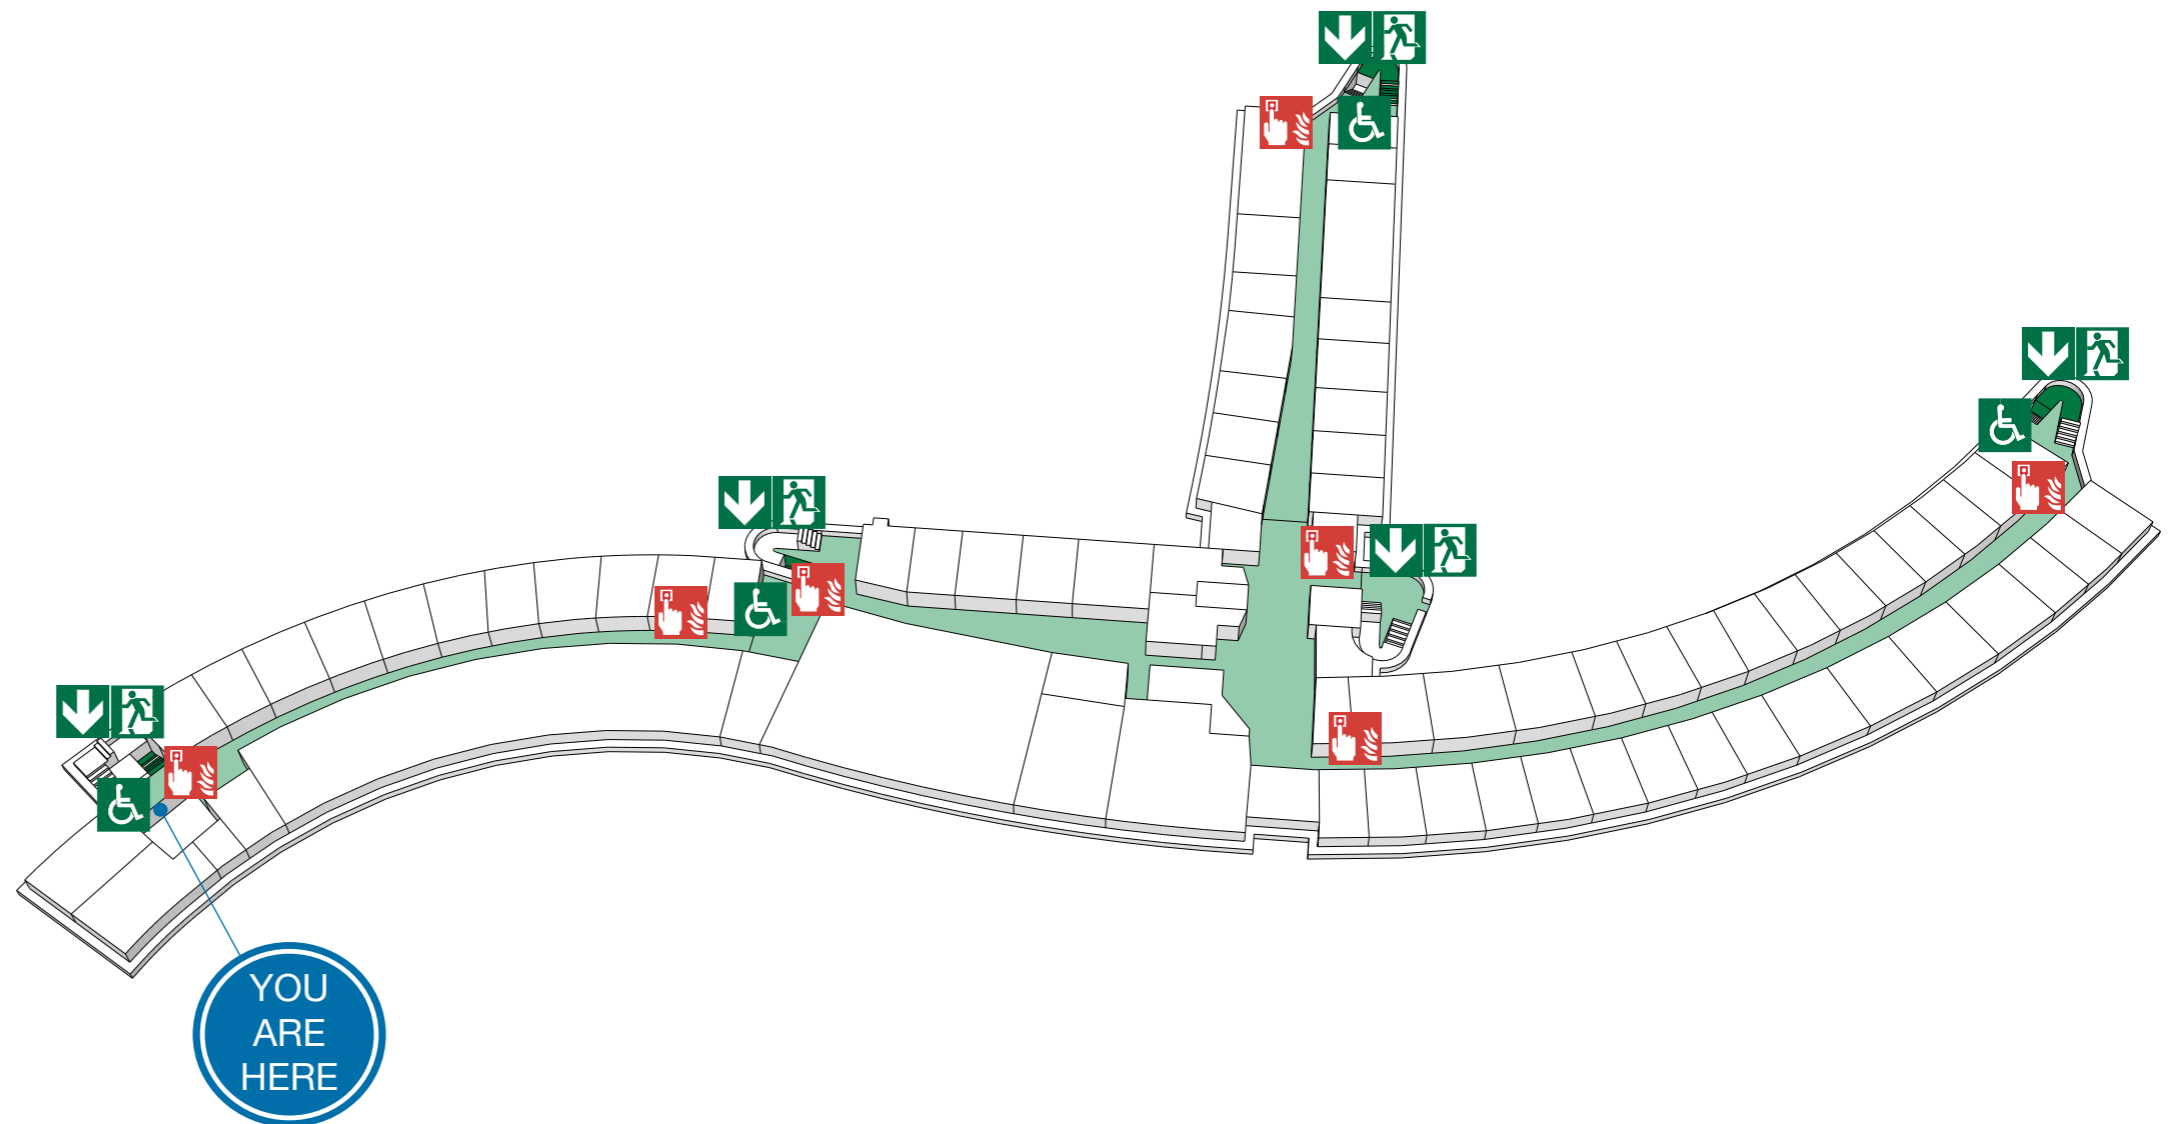

FIRE ESCAPE PLAN

LOUGHBOROUGH UNIVERSITY
SIR RICHARD MORRIS - SECOND FLOOR

IN CASE OF FIRE

Operate nearest fire alarm call point

Telephone internal emergency number 888 or 0800 526966 if using outside line or mobile phone. In the event of a delay call 999 for the Fire Service giving the correct location of the building.

Do not attack the fire with extinguisher unless trained to do so.

ON HEARING THE ALARM

Evacuate the building and go to the assembly point. Your assembly point is :-

**Opposite main entrance
Assembly point 9**

When alarm is given :- do not panic, do not run.

Leave the building following fire emergency exit signs.

DO NOT re-enter the building until told to do so by either the Fire Marshal, Loughborough University Security or the Fire Service.

ASSEMBLY POINT

Fire alarm call point

Wheelchair accessible exit

Fire exit

Fire escape route

Assembly point

Safe refuge

Lift