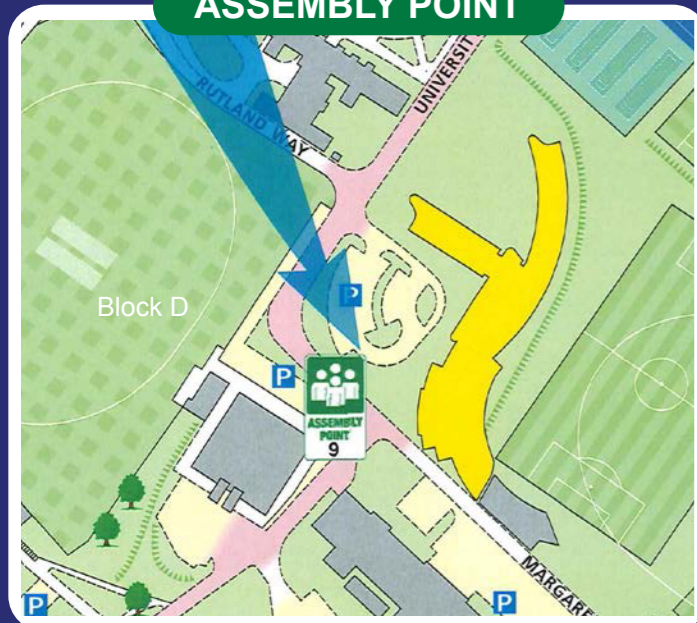

FIRE ESCAPE PLAN

LOUGHBOROUGH UNIVERSITY
SIR RICHARD MORRIS - GROUND FLOOR

IN CASE OF FIRE

Operate nearest fire alarm call point

Telephone internal emergency number 888 or 0800 526966 if using outside line or mobile phone. In the event of a delay call 999 for the Fire Service giving the correct location of the building.

Do not attack the fire with extinguisher unless trained to do so.

ON HEARING THE ALARM

Evacuate the building and go to the assembly point. Your assembly point is :-

**Opposite main entrance
Assembly point 9**

When alarm is given :- do not panic, do not run.

Leave the building following fire emergency exit signs.

DO NOT re-enter the building until told to do so by either the Fire Marshal, Loughborough University Security or the Fire Service.

ASSEMBLY POINT

Fire alarm call point

Wheelchair accessible exit

Fire exit

Fire escape route

Assembly point

Safe refuge

Lift