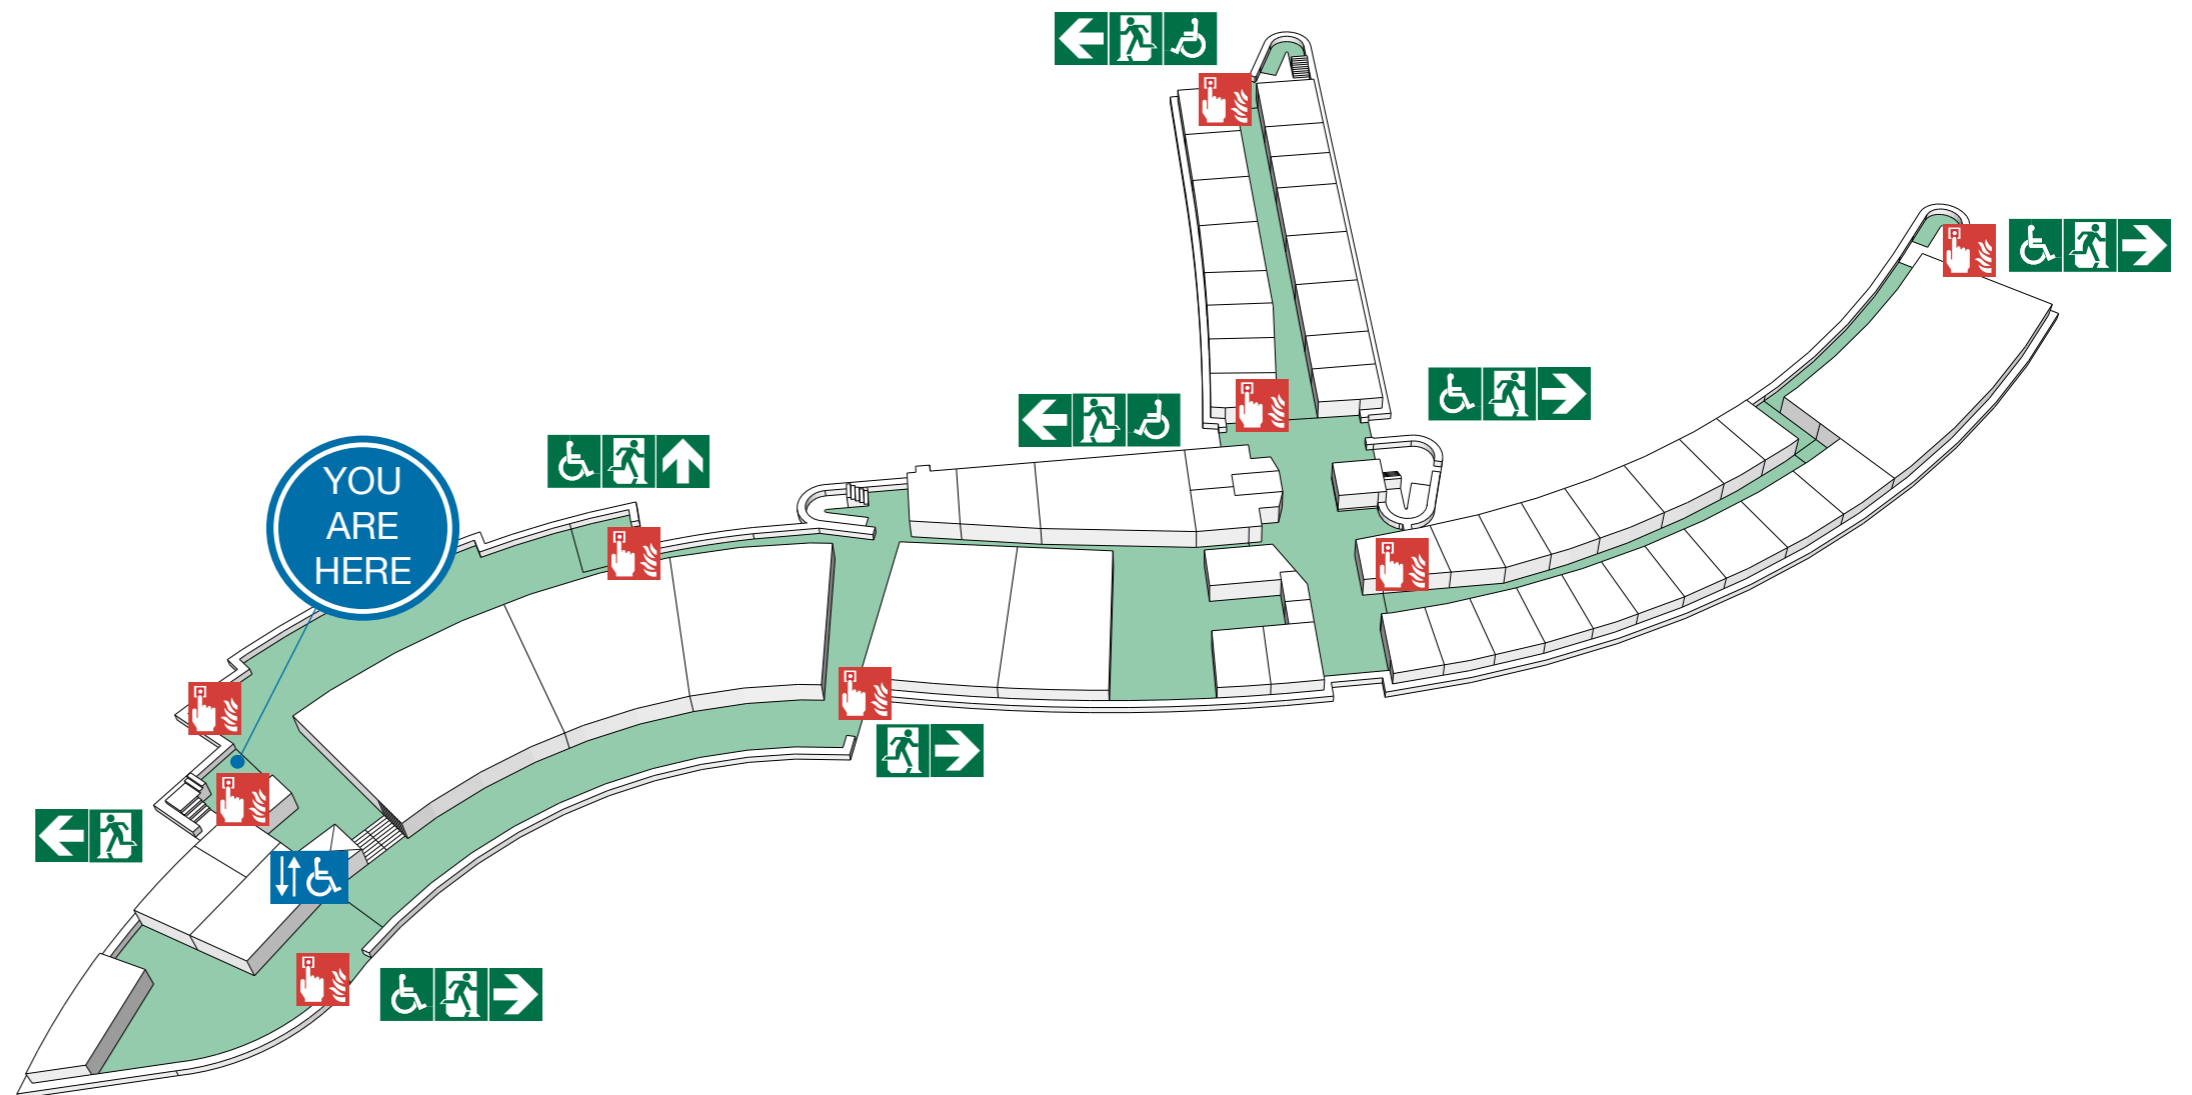

FIRE ESCAPE PLAN

LOUGHBOROUGH UNIVERSITY
SIR RICHARD MORRIS - GROUND FLOOR

IN CASE OF FIRE

Operate nearest fire alarm call point

Telephone internal emergency number 888 or 0800 526966 if using outside line or mobile phone. In the event of a delay call 999 for the Fire Service giving the correct location of the building.

Do not attack the fire with extinguisher unless trained to do so.

ON HEARING THE ALARM

Evacuate the building and go to the assembly point. Your assembly point is :-

**Opposite main entrance
Assembly point 9**

When alarm is given :- do not panic, do not run.

Leave the building following fire emergency exit signs.

DO NOT re-enter the building until told to do so by either the Fire Marshal, Loughborough University Security or the Fire Service.

ASSEMBLY POINT

Fire alarm call point

Wheelchair accessible exit

Fire exit

Fire escape route

Assembly point

Safe refuge

Lift