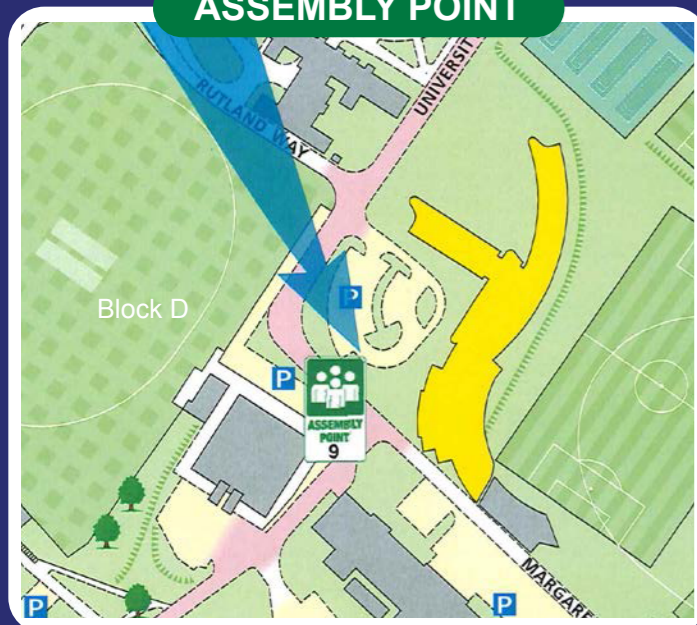

FIRE ESCAPE PLAN

LOUGHBOROUGH UNIVERSITY
SIR RICHARD MORRIS - GROUND FLOOR

IN CASE OF FIRE

Operate nearest fire alarm call point

Telephone internal emergency number 888 or 0800 526966 if using outside line or mobile phone. In the event of a delay call 999 for the Fire Service giving the correct location of the building.

Do not attack the fire with extinguisher unless trained to do so.

ON HEARING THE ALARM

Evacuate the building and go to the assembly point. Your assembly point is :-

**Opposite main entrance
Assembly point 9**

When alarm is given :- do not panic, do not run.

Leave the building following fire emergency exit signs.

DO NOT re-enter the building until told to do so by either the Fire Marshal, Loughborough University Security or the Fire Service.

ASSEMBLY POINT

Fire alarm call point

Wheelchair accessible exit

Fire exit

Fire escape route

Assembly point

Safe refuge

Lift