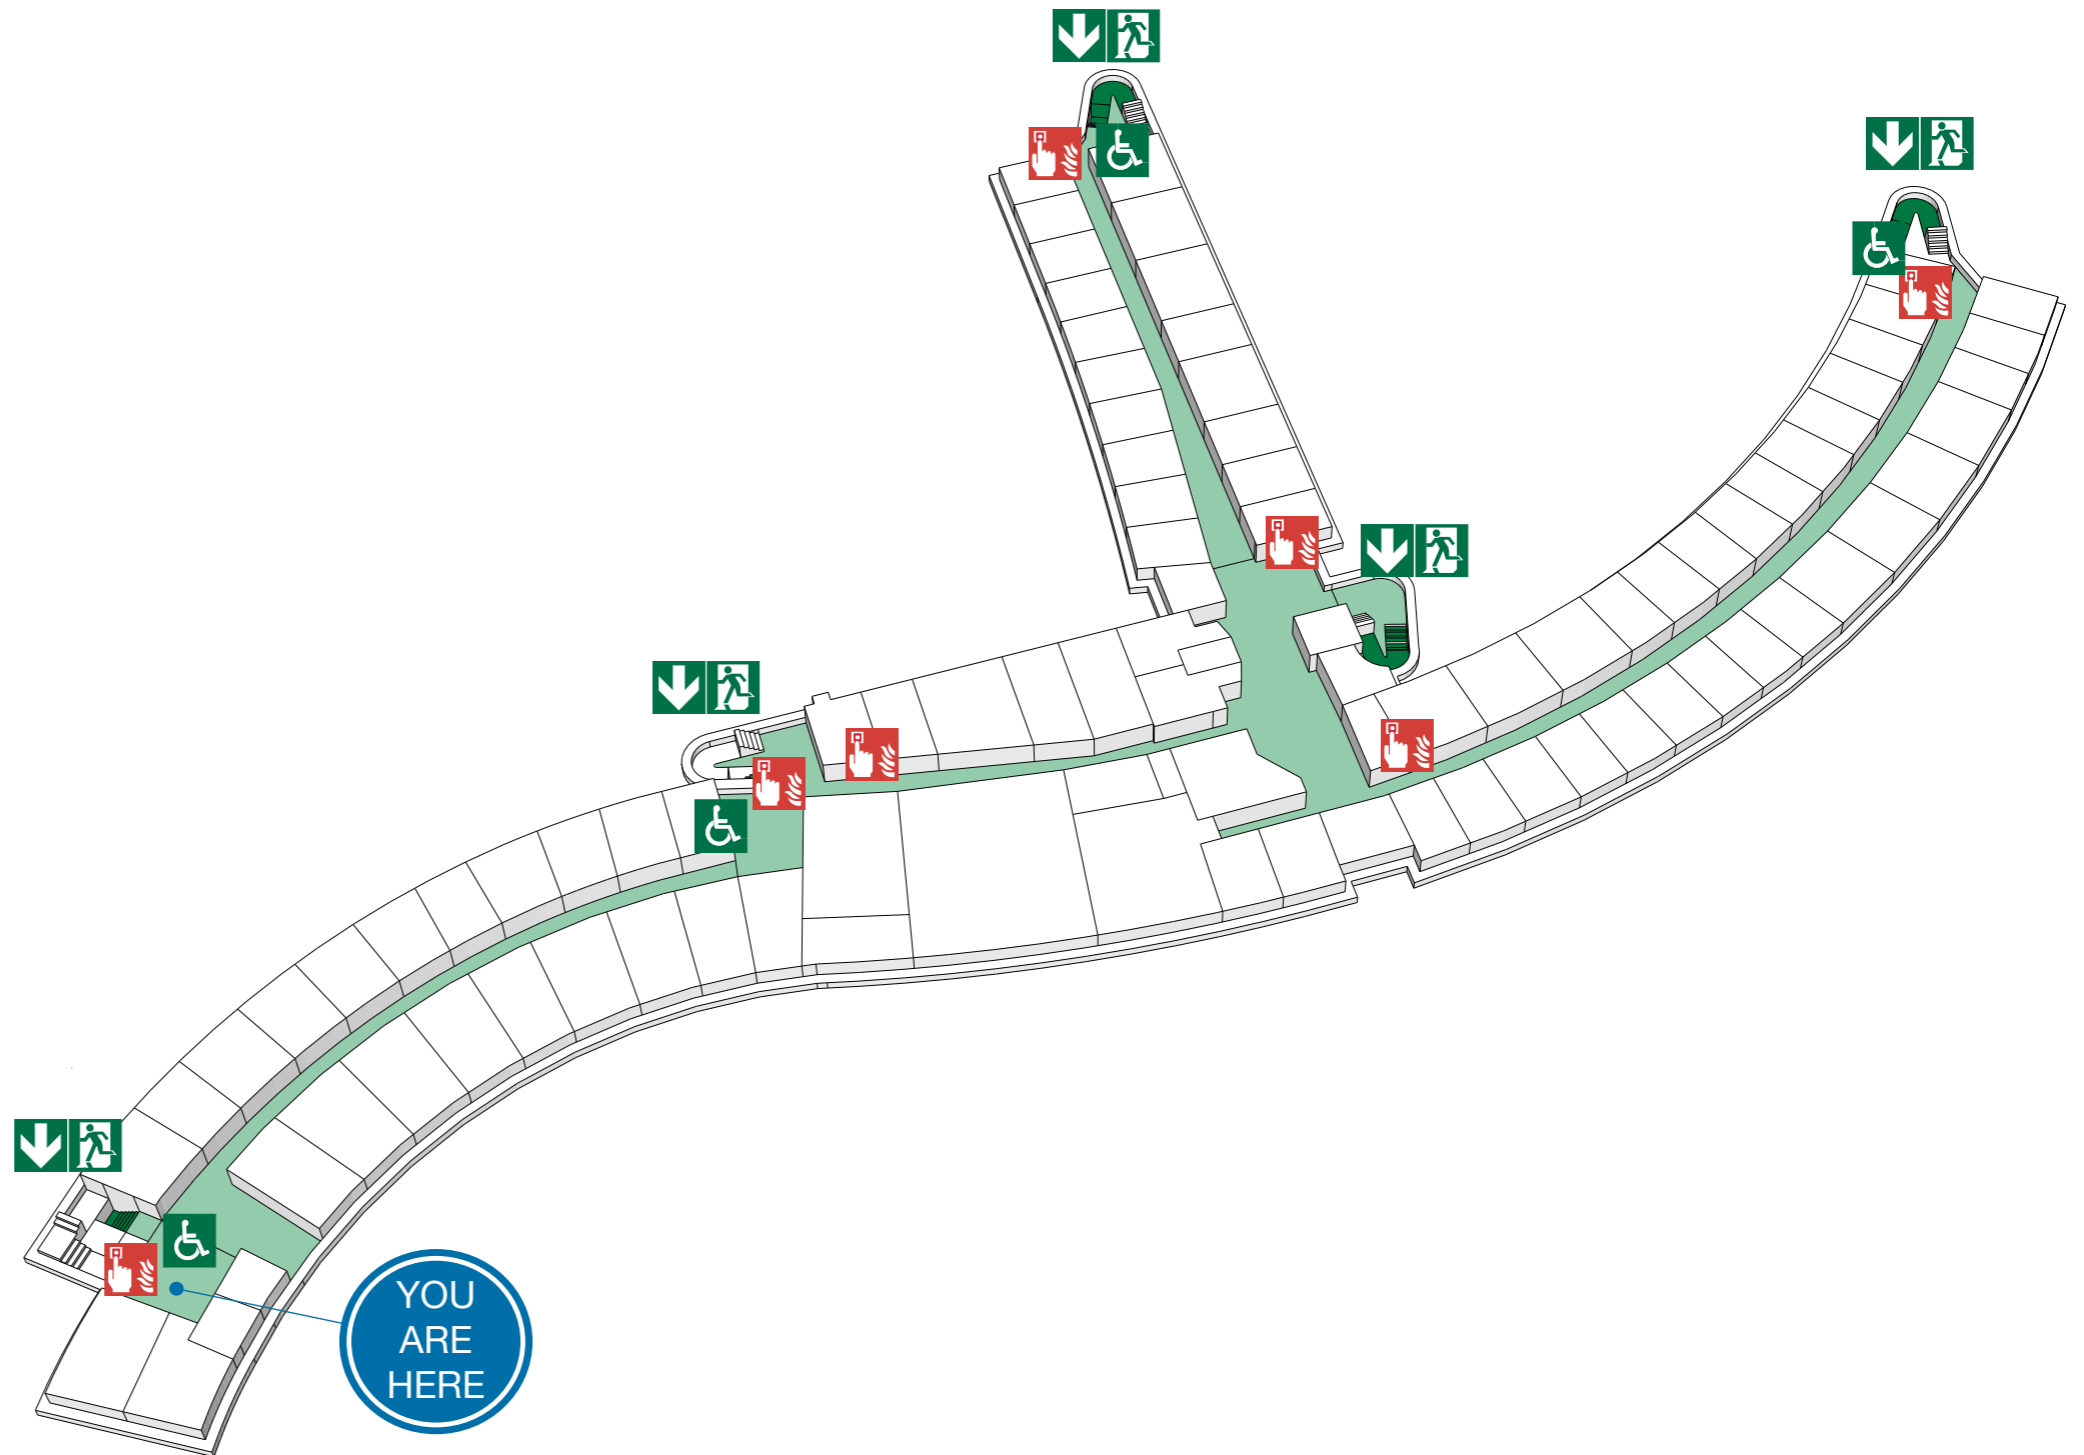

FIRE ESCAPE PLAN

LOUGHBOROUGH UNIVERSITY
SIR RICHARD MORRIS - FIRST FLOOR

IN CASE OF FIRE

Operate nearest fire alarm call point

Telephone internal emergency number 888 or 0800 526966 if using outside line or mobile phone. In the event of a delay call 999 for the Fire Service giving the correct location of the building.

Do not attack the fire with extinguisher unless trained to do so.

ON HEARING THE ALARM

Evacuate the building and go to the assembly point. Your assembly point is :-

**Opposite main entrance
Assembly point 9**

When alarm is given :- do not panic, do not run.

Leave the building following fire emergency exit signs.

DO NOT re-enter the building until told to do so by either the Fire Marshal, Loughborough University Security or the Fire Service.

ASSEMBLY POINT

Fire alarm call point

Wheelchair accessible exit

Fire exit

Fire escape route

Assembly point

Safe refuge

Lift