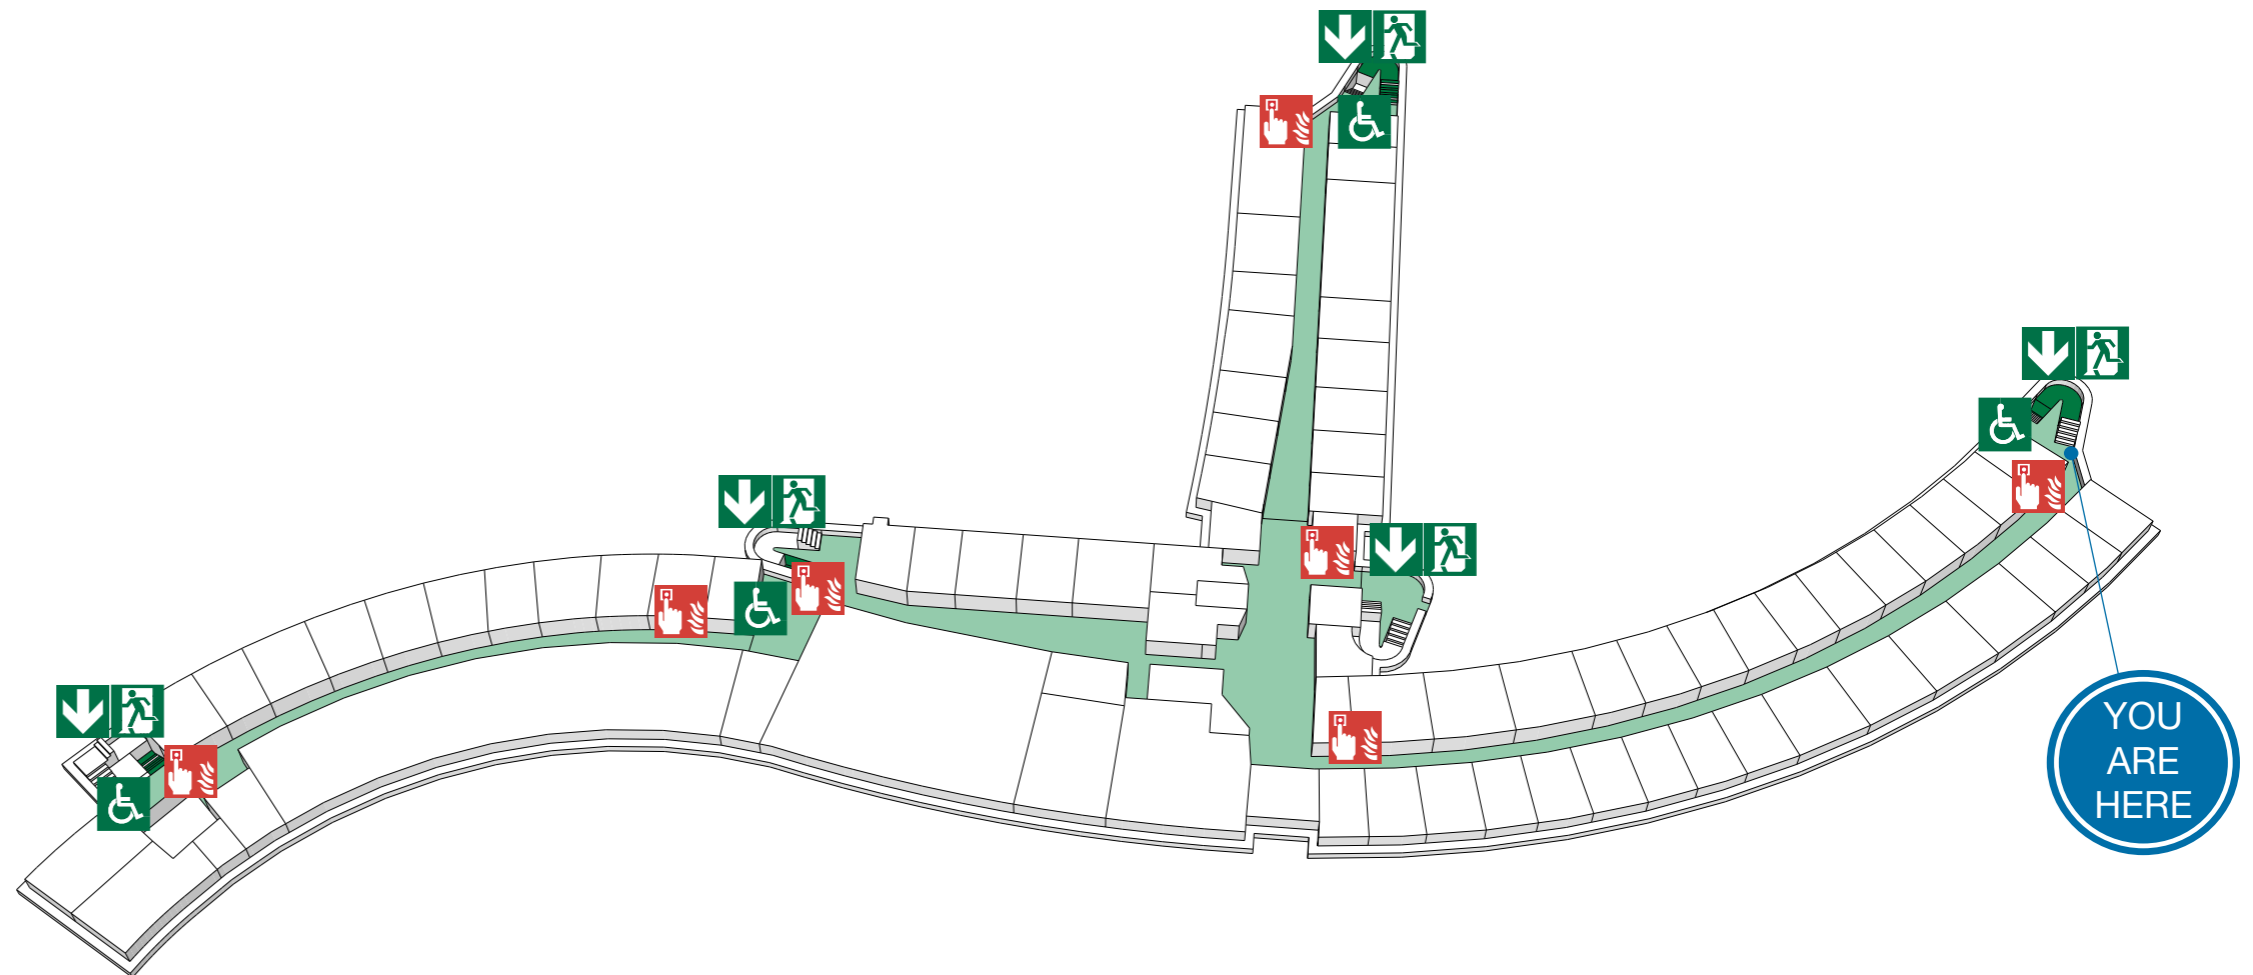

FIRE ESCAPE PLAN

LOUGHBOROUGH UNIVERSITY
SIR RICHARD MORRIS - SECOND FLOOR

IN CASE OF FIRE

Operate nearest fire alarm call point

Telephone internal emergency number 888 or 0800 526966 if using outside line or mobile phone. In the event of a delay call 999 for the Fire Service giving the correct location of the building.

Do not attack the fire with extinguisher unless trained to do so.

ON HEARING THE ALARM

Evacuate the building and go to the assembly point. Your assembly point is :-

**Opposite main entrance
Assembly point 9**

When alarm is given :- do not panic, do not run.

Leave the building following fire emergency exit signs.

DO NOT re-enter the building until told to do so by either the Fire Marshal, Loughborough University Security or the Fire Service.

ASSEMBLY POINT

Fire alarm call point

Wheelchair accessible exit

Fire exit

Fire escape route

Assembly point

Safe refuge

Lift