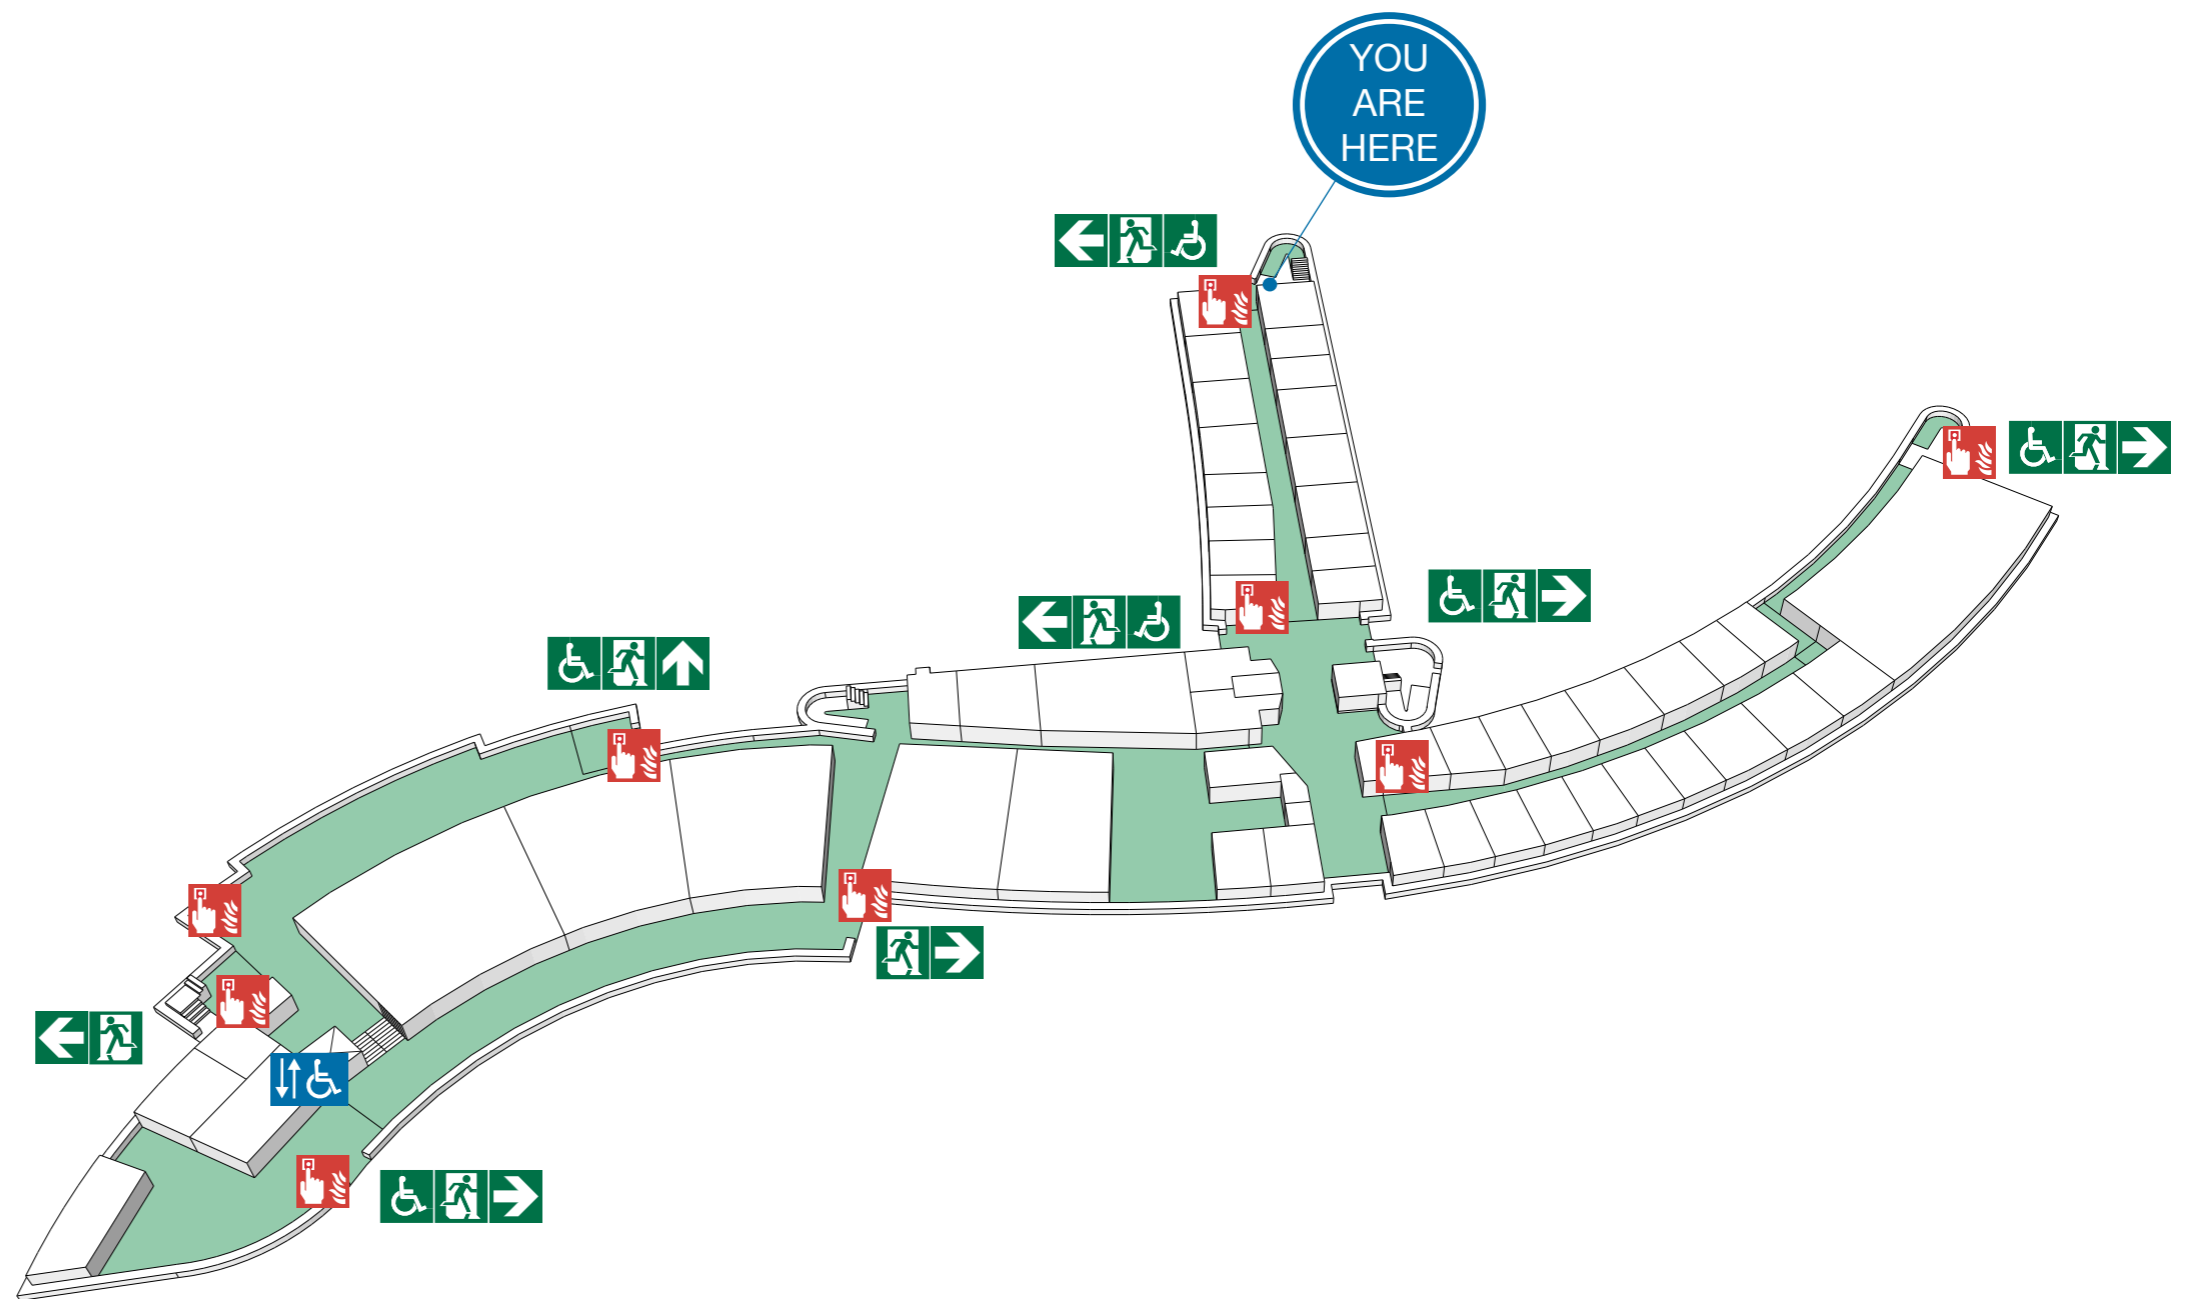

FIRE ESCAPE PLAN

LOUGHBOROUGH UNIVERSITY
SIR RICHARD MORRIS - GROUND FLOOR

IN CASE OF FIRE

Operate nearest fire alarm call point

Telephone internal emergency number 888 or 0800 526966 if using outside line or mobile phone. In the event of a delay call 999 for the Fire Service giving the correct location of the building.

Do not attack the fire with extinguisher unless trained to do so.

ON HEARING THE ALARM

Evacuate the building and go to the assembly point. Your assembly point is :-

**Opposite main entrance
Assembly point 9**

When alarm is given :- do not panic, do not run.

Leave the building following fire emergency exit signs.

DO NOT re-enter the building until told to do so by either the Fire Marshal, Loughborough University Security or the Fire Service.

ASSEMBLY POINT

Fire alarm call point

Wheelchair accessible exit

Fire exit

Fire escape route

Assembly point

Safe refuge

Lift