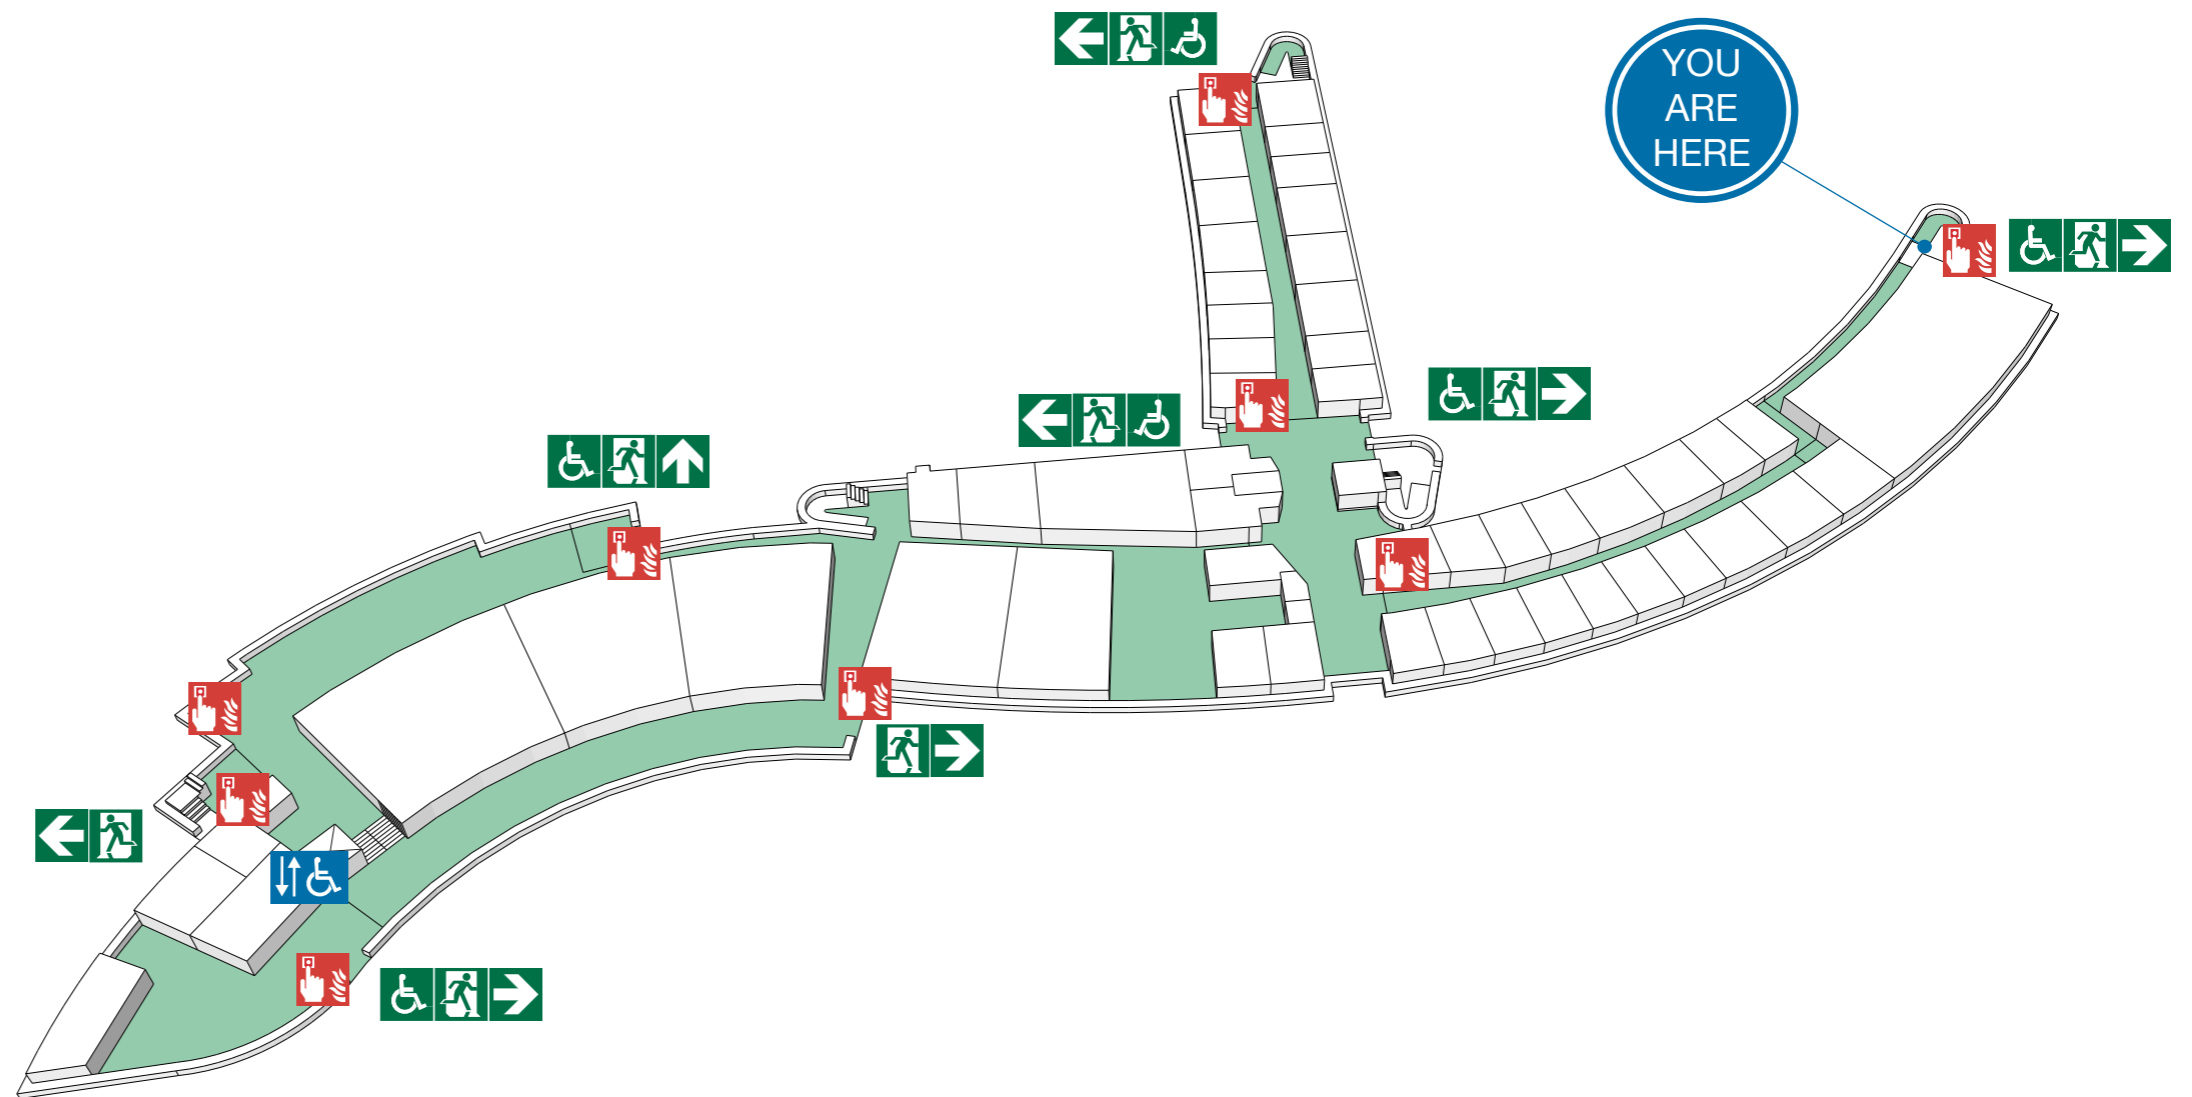

FIRE ESCAPE PLAN

LOUGHBOROUGH UNIVERSITY
SIR RICHARD MORRIS - GROUND FLOOR

IN CASE OF FIRE

Operate nearest fire alarm call point

Telephone internal emergency number 888 or 0800 526966 if using outside line or mobile phone. In the event of a delay call 999 for the Fire Service giving the correct location of the building.

Do not attack the fire with extinguisher unless trained to do so.

ON HEARING THE ALARM

Evacuate the building and go to the assembly point. Your assembly point is :-

**Opposite main entrance
Assembly point 9**

When alarm is given :- do not panic, do not run.

Leave the building following fire emergency exit signs.

DO NOT re-enter the building until told to do so by either the Fire Marshal, Loughborough University Security or the Fire Service.

ASSEMBLY POINT

Fire alarm call point

Wheelchair accessible exit

Fire exit

Fire escape route

Assembly point

Safe refuge

Lift