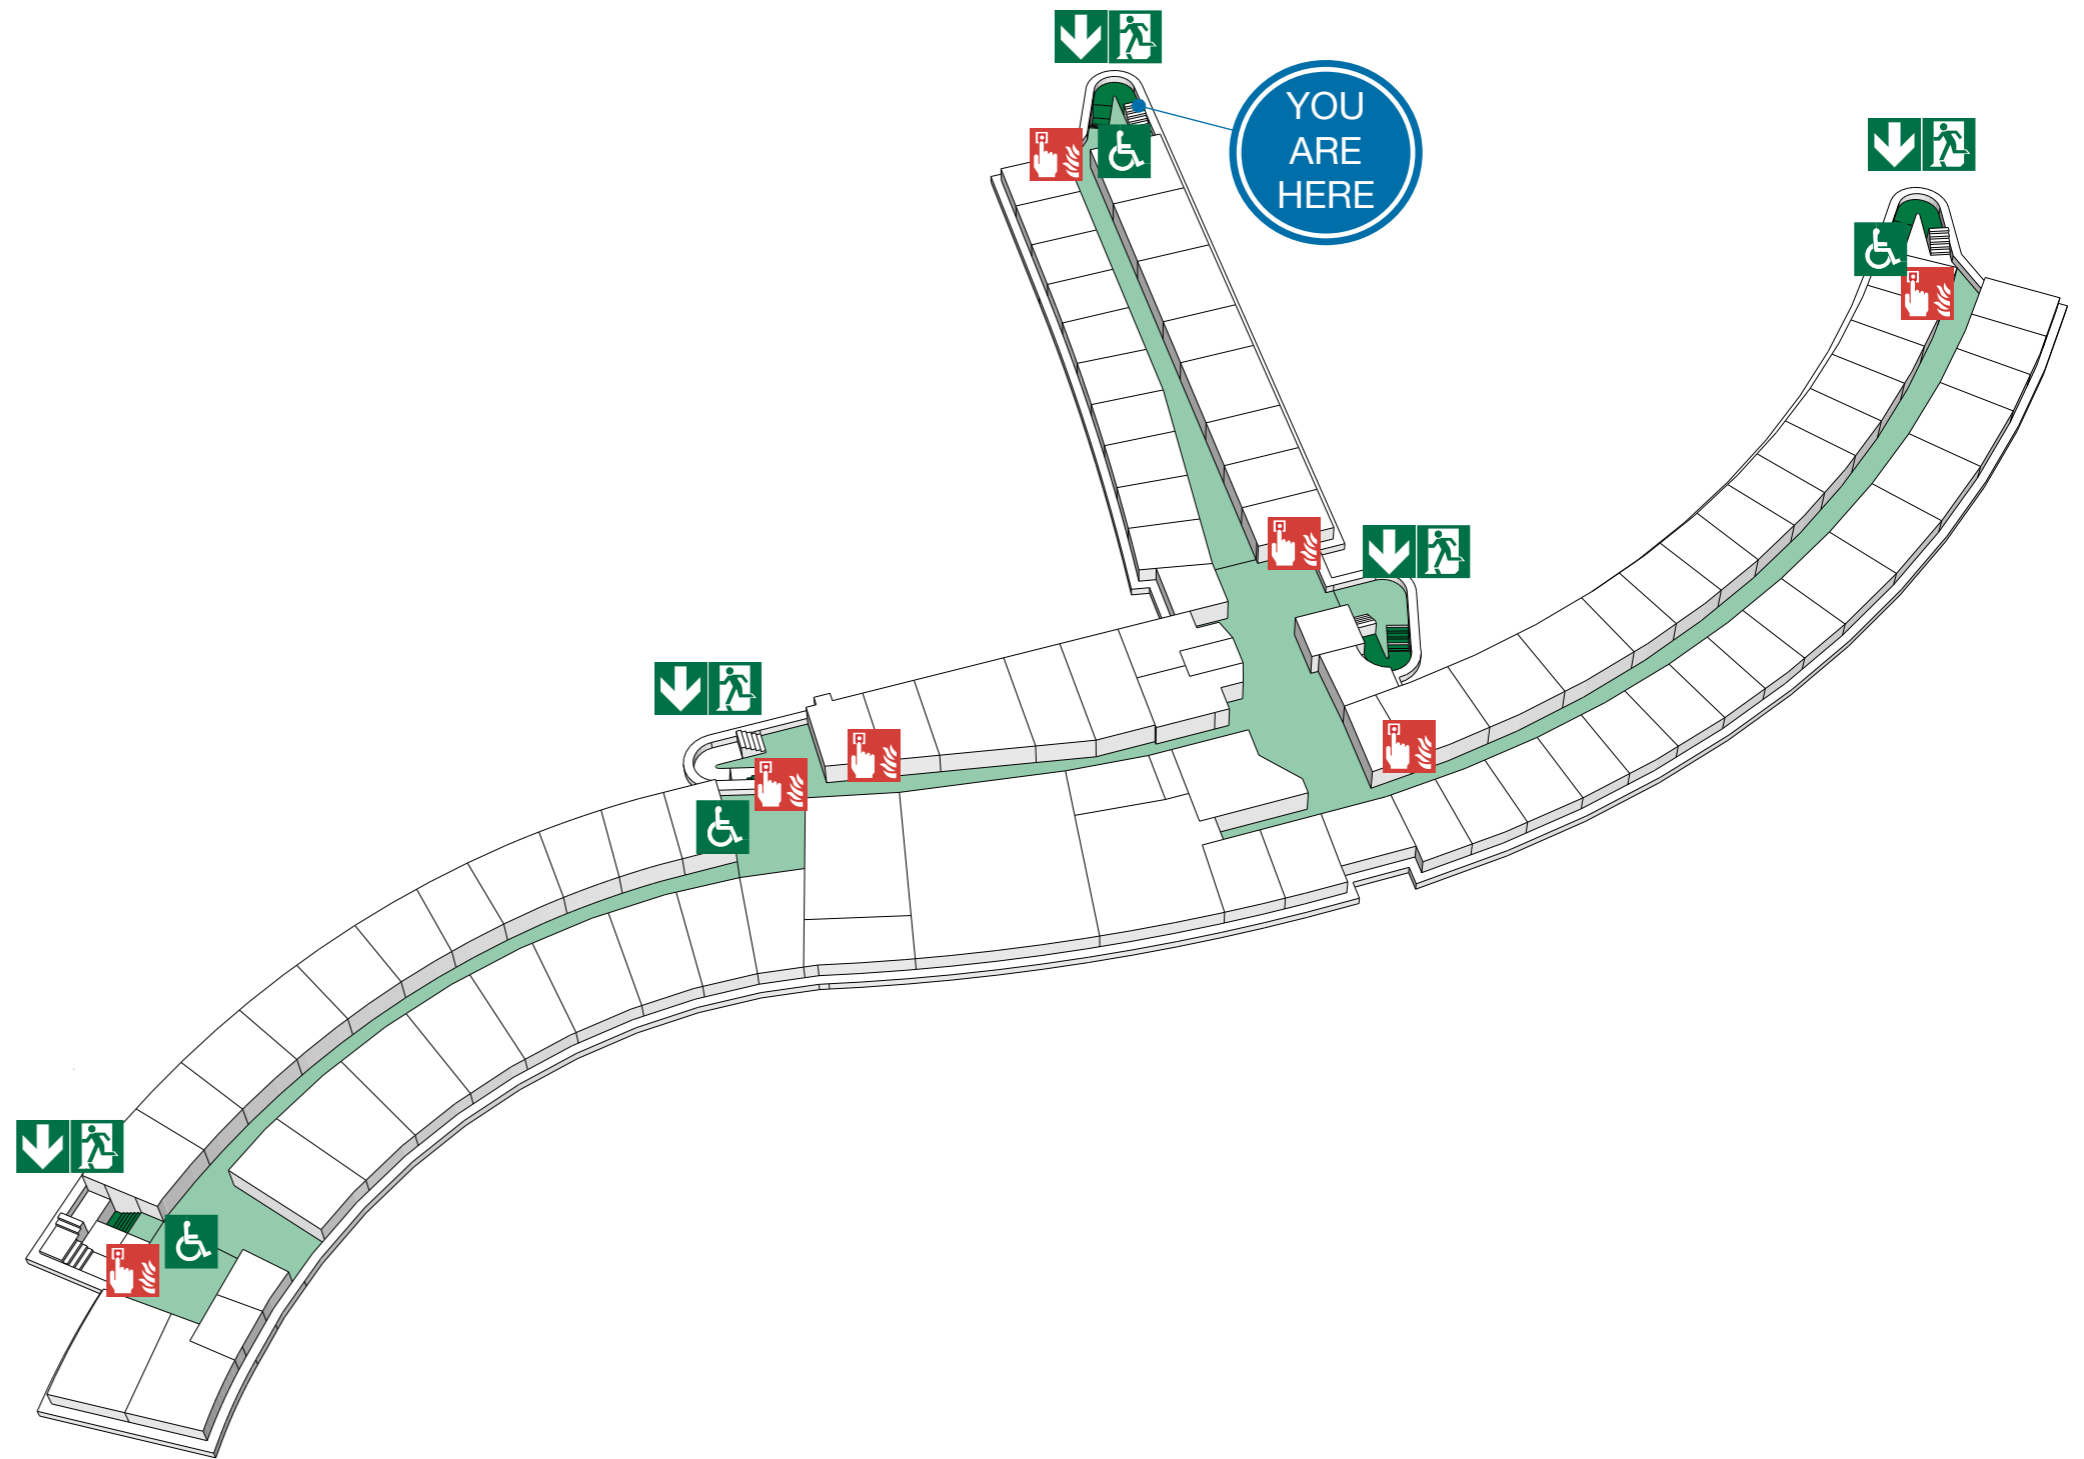

FIRE ESCAPE PLAN

LOUGHBOROUGH UNIVERSITY
SIR RICHARD MORRIS - FIRST FLOOR

IN CASE OF FIRE

Operate nearest fire alarm call point

Telephone internal emergency number 888 or 0800 526966 if using outside line or mobile phone. In the event of a delay call 999 for the Fire Service giving the correct location of the building.

Do not attack the fire with extinguisher unless trained to do so.

ON HEARING THE ALARM

Evacuate the building and go to the assembly point. Your assembly point is :-

**Opposite main entrance
Assembly point 9**

When alarm is given :- do not panic, do not run.

Leave the building following fire emergency exit signs.

DO NOT re-enter the building until told to do so by either the Fire Marshal, Loughborough University Security or the Fire Service.

ASSEMBLY POINT

Fire alarm call point

Wheelchair accessible exit

Fire exit

Fire escape route

Assembly point

Safe refuge

Lift